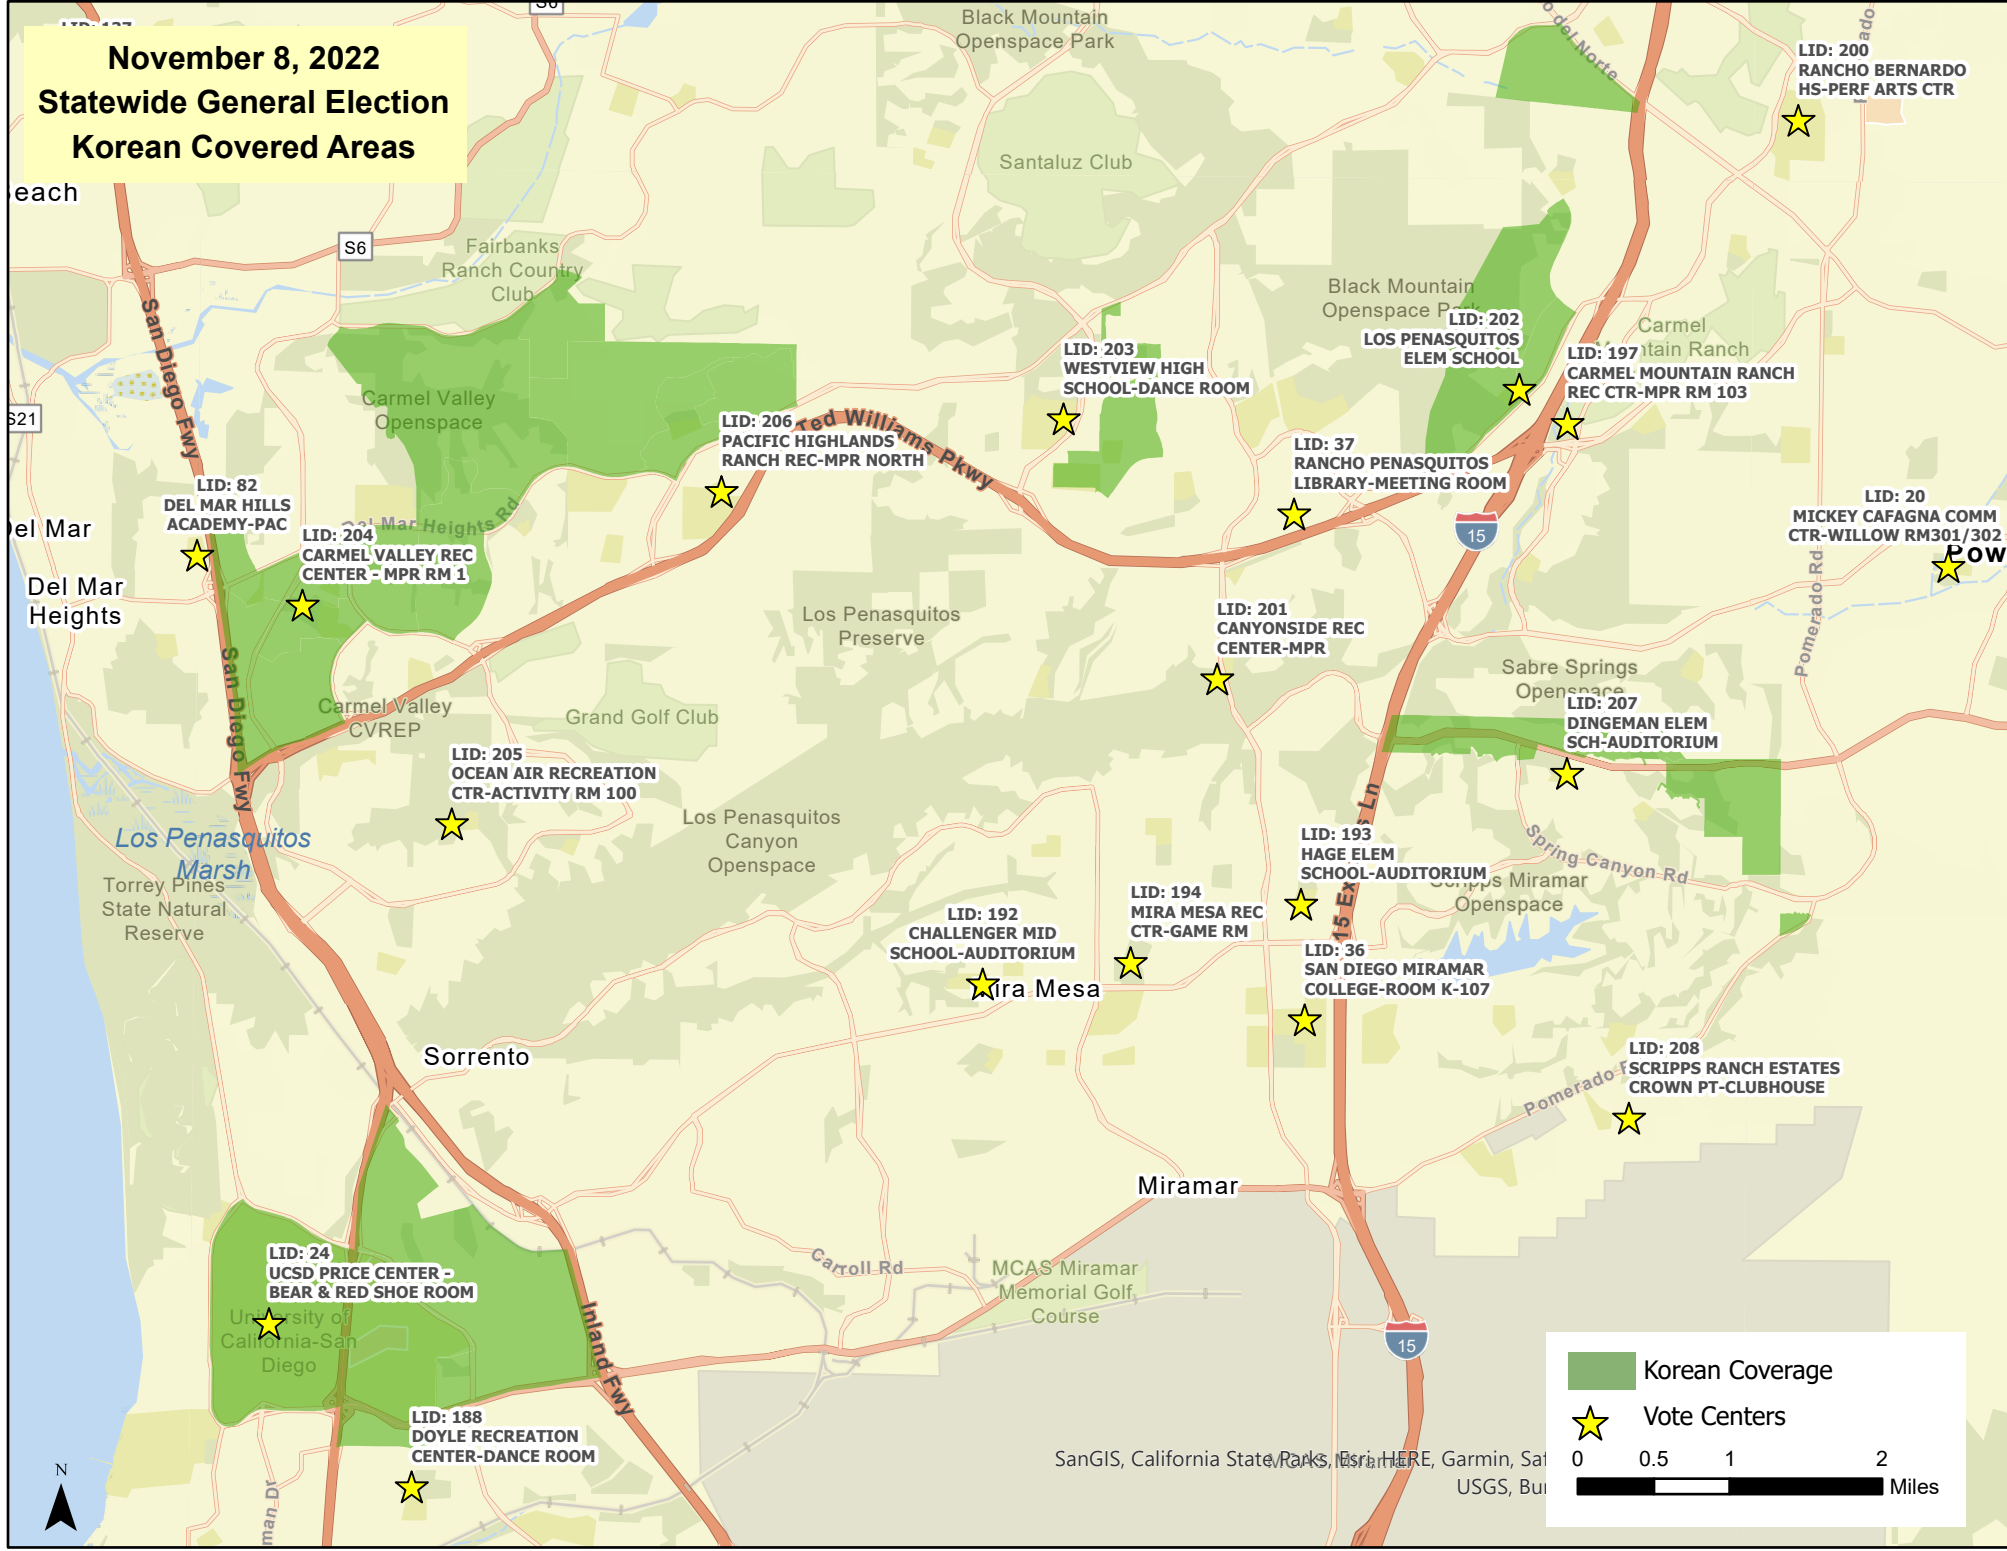

**November 8, 2022
Statewide General Election
Korean Covered Areas**

Korean Coverage

Vote Centers

0 0.5 1 2 Miles

SanGIS, California State Parks, Esri, HERE, Garmin, Safe Software, USGS, Bu